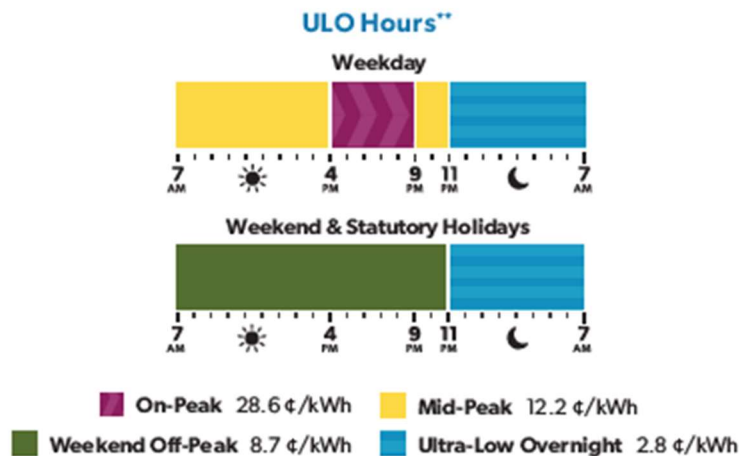

Summer Time-of-Use (TOU) Hours and Tier Thresholds

Effective May 1 to October 31, 2024

*Prices remain unchanged. Prices apply to the Electricity Line of your bill.

Page 1 of 2

Choose the price plan that's right for you.

- TOU
- Tiered
- ULO

Visit:
oeb.ca/choice

We're here to help:

1-877-632-2727
oeb.ca

Ultra-Low Overnight (ULO) Price Plan

Effective May 1 to October 31, 2024

**Prices and hours remain unchanged. Prices apply to the Electricity Line of your bill.

Page 2 of 2

Choose the price plan that's right for you.

- TOU
- Tiered
- ULO

Visit:
oeb.ca/choice

We're here to help:

1-877-632-2727
oeb.ca