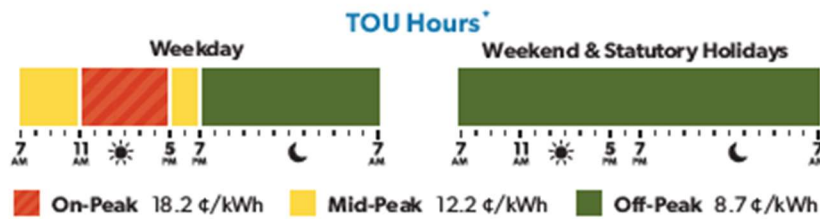

Summer Time-of-Use (TOU) Hours and Tier Thresholds

Effective May 1 to October 31, 2024

*Prices remain unchanged. Prices apply to the Electricity Line of your bill.

Page 1 of 2

Choose the price plan that's right for you.

- TOU
- Tiered
- ULO

Visit:
oeb.ca/choice

We're here to help:

1-877-632-2727
oeb.ca

Ultra-Low Overnight (ULO) Price Plan

Effective May 1 to October 31, 2024

**Prices and hours remain unchanged. Prices apply to the Electricity Line of your bill.