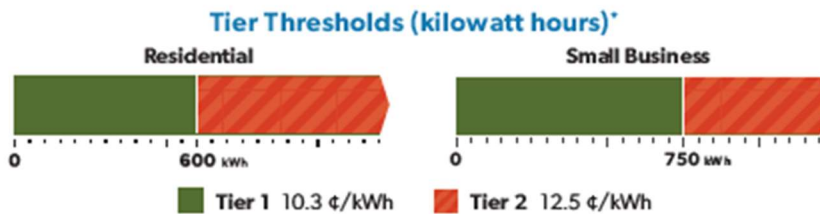

Summer Time-of-Use (TOU) Hours and Tier Thresholds

Effective May 1 to October 31, 2024

*Prices remain unchanged. Prices apply to the Electricity Line of your bill.

Page 1 of 2

Choose the price plan that's right for you.

- TOU
- Tiered
- ULO

Visit:
oeb.ca/choice

We're here to help:

1-877-632-2727
oeb.ca

Ultra-Low Overnight (ULO) Price Plan

Effective May 1 to October 31, 2024

**Prices and hours remain unchanged. Prices apply to the Electricity Line of your bill.